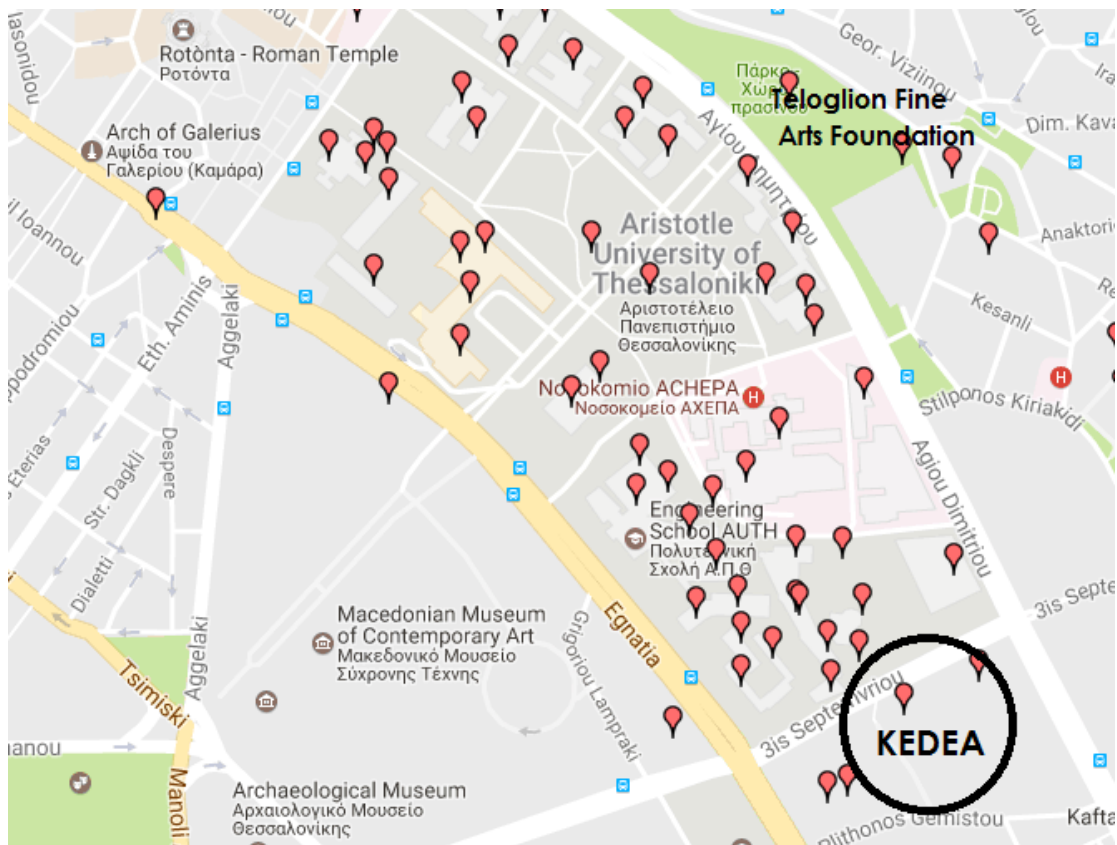

Practical Information

Venue location, transport, accommodation

1. Location

The meeting will take place at the Aristotle University's Research Dissemination Center (KEDEA). (<http://kedea.rc.auth.gr/>). The building is located downtown, on 3rd Septemvriou Str. at Aristotle University's campus between the Student Club and the University Gymnasium. An important element of the architecture of the building is the characteristic red colour, which makes KEDEA a spatial reference point on the axis of 3rd Septemvriou Str.

2. Local transportation

Directions from Thessaloniki Airport (SKG) to the centre of Thessaloniki

You can get quickly to the centre of Thessaloniki (Aristotelous Square) via the A25 motorway; by car it takes about 25-30 minutes to cover the distance of 17 kilometers.

Google Maps link: <http://g.co/maps/6ry66>)

Makedonia Palace Hotel-(5-star),

<http://www.makedoniapalacehotel.com> (10 min walk to meeting place, you can check the following Google Maps link: <http://g.co/maps/mrh3n>)

Route: Airport to Research Dissemination Center